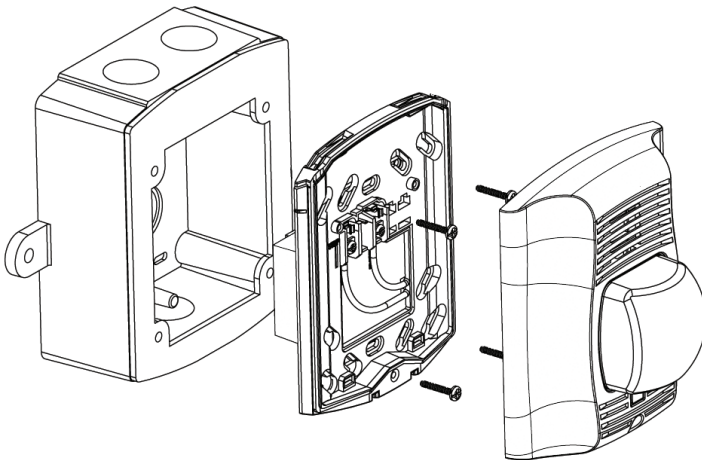

SHA-120

HORN / STROBE

Key Features

- 120 VAC, two-wire connection
- Horn and strobe activate together
- Blue, amber, red, green, or clear strobe lens covers available
- Field selectable horn tone – continuous or temporal pattern
- Field selectable candela settings – low to high intensity flash
- Corrosion, weather, and chemical resistant enclosure for washdown areas
- Weatherproof backbox included for outdoor installation
- -40°F to 150°F, NEMA 4X
- Labeled for ammonia, but sticker can be removed for use with other gases

The horn provides either a continuous tone or a temporal pattern tone, with a 3-position volume switch. A slide switch allows for several candela settings from low to high intensity.

The SHA-120 series horn/strobe is housed in a durable poly enclosure, able to withstand weather and wash-down environments. A 120VAC adaptor plate and weather-proof mounting backbox is included.

OPERATING TEMPERATURE: -40°F to +150°F

DIMENSIONS: 6" X 7" X 5" (H x W x D)

APPROVALS: UL listed

Designed to meet or exceed ANSI/NFPA standards and ADA accessibility guideline

Configurations

All units labeled "Ammonia" unless otherwise specified.

Order #: [SHA-120-Blue](#)
[SHA-120-Amber](#)
[SHA-120-Red](#)
[SHA-120-Green](#)
[SHA-120-Clear](#)

Wiring Diagram

Components / Assembly

Dimensions

Horn Tones

*indicates default settings

Switch	Sound Pattern	dB Level
*1	Temporal	High
2	Temporal	Medium
3	Temporal	Low
4	Non-Temporal	High
5	Non-Temporal	Medium
6	Non-Temporal	Low
7	N/A	
8	N/A	
9	N/A	