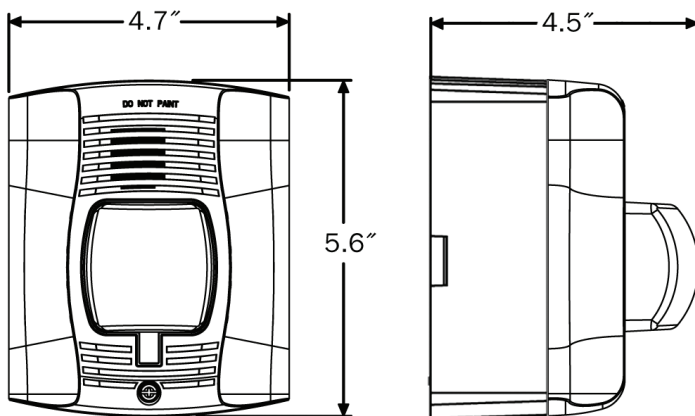

OPERATING TEMPERATURE: -40°F to +150°F

DIMENSIONS: 6" X 7" X 5" (H x W x D)

APPROVALS: UL listed

Designed to meet or exceed ANSI/NFPA standards and ADA accessibility guideline

Configurations

All units labeled "Ammonia" unless otherwise specified.

Order #: [SHA-120-Blue](#)
[SHA-120-Amber](#)
[SHA-120-Red](#)
[SHA-120-Green](#)
[SHA-120-Clear](#)

Wiring Diagram

Components / Assembly

Dimensions

Horn Tones

*indicates default settings

Switch	Sound Pattern	dB Level
*1	Temporal	High
2	Temporal	Medium
3	Temporal	Low
4	Non-Temporal	High
5	Non-Temporal	Medium
6	Non-Temporal	Low
7	N/A	
8	N/A	
9	N/A	