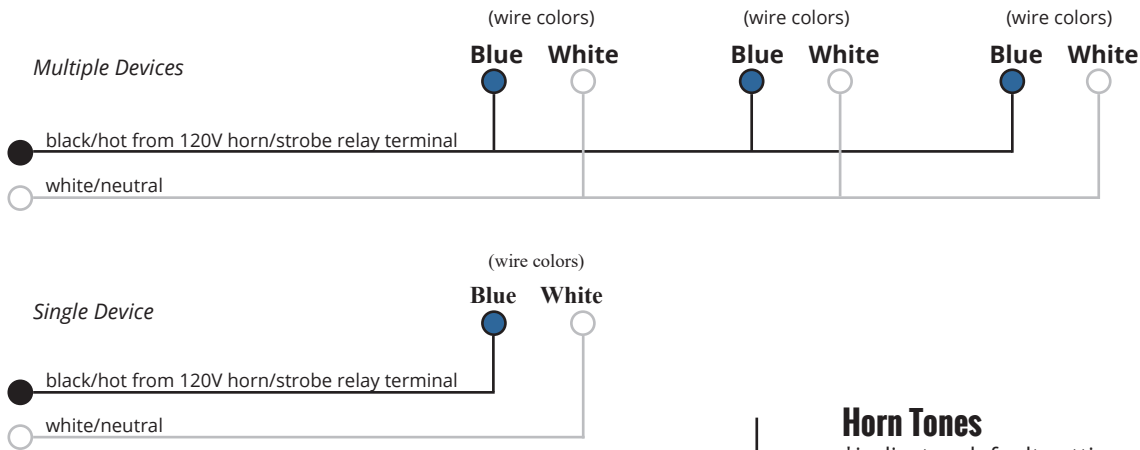

SHA-120

HORN / STROBE

Key Features

- 120 VAC, two-wire connection
- Horn and strobe activate together
- Blue, amber, red, green, or clear strobe lens covers available
- Field selectable horn tone – continuous or temporal pattern
- Field selectable candela settings – low to high intensity flash
- Corrosion, weather, and chemical resistant enclosure for washdown areas
- Weatherproof backbox included for outdoor installation
- -40°F to 150°F, NEMA 4X
- Labeled for ammonia, but sticker can be removed for use with other gases

HIGH VISIBILITY IN A WEATHER-PROOF PACKAGE. THE PERFECT ADDITION TO YOUR TOXIC GAS ALERT SYSTEM.

The SHA-120 series horn/strobe is designed to provide audible/visual signal for life safety and property protection. The SHA-120 meets or exceeds NFPA/ANSI standards and UL464/UL1638.

The horn provides either a continuous tone or a temporal pattern tone, with a 3-position volume switch. A slide switch allows for several candela settings from low to high intensity.

The SHA-120 series horn/strobe is housed in a durable poly enclosure, able to withstand weather and wash-down environments. A 120VAC adaptor plate and weather-proof mounting backbox is included.

Order #: [SHA-120-Blue](#)
[SHA-120-Amber](#)
[SHA-120-Red](#)
[SHA-120-Green](#)
[SHA-120-Clear](#)

Wiring Diagram

Components / Assembly

Dimensions

Horn Tones

*indicates default settings

Switch	Sound Pattern	dB Level
*1	Temporal	High
2	Temporal	Medium
3	Temporal	Low
4	Non-Temporal	High
5	Non-Temporal	Medium
6	Non-Temporal	Low
7	N/A	
8	N/A	
9	N/A	